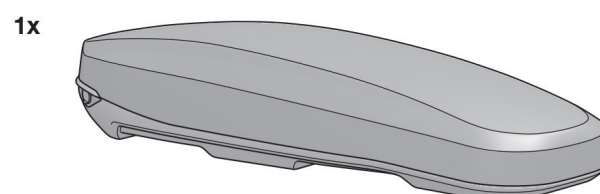

PACKLINE®

THE MOTHER OF ALL BOXES

Please read carefully the following user manual to ensure the best usage of the product!

	Length (cm)	Width (cm)	Height (cm)	Weight (kg)	Max speed * (km/h)
FX 210	210	90	28	27	150
FX 222	222	90	28	31	150
FX 222D	222	90	30	33	150
FX-S	222	90	29	29	150
FX-SUV	210	90	27	25	150
FX-Offroad	210	90	27	25	150
F 800 ABS	225	80	35	24	110
F Avantgarde	225	80	35	24	110
F Elegance	225	81	30	24	110
NX 195	195	77	38	19	130
NX 215	215	88	36	23	130
NX Premium	213	87	33	27	130

*Recommended maximum speed by producer of the boxes.

1

2

3

4a

i

iZi2Fit
Art.Nr 3007-54

4b