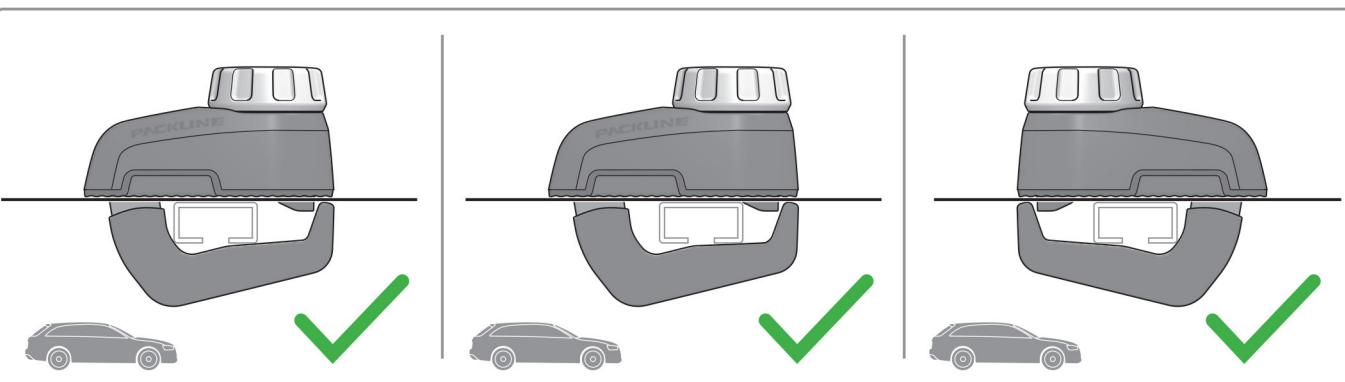

4a

i

iZi2Fit
Art.Nr 3007-54

4b

2x

2x

4c