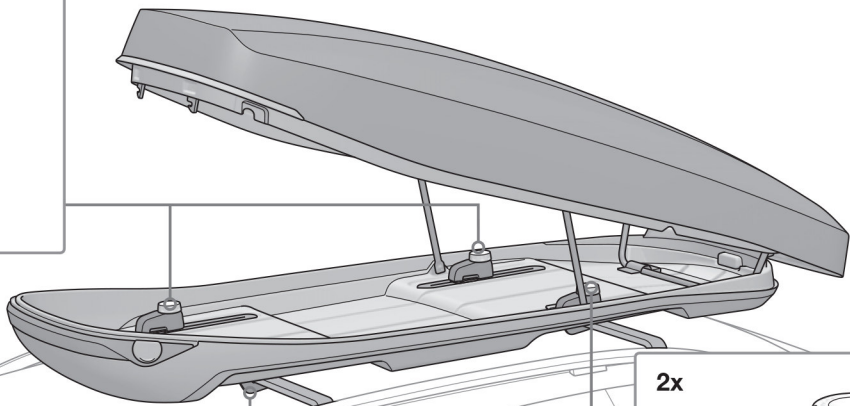

4a

i

iZi2Fit
Art.Nr 3007-54

4b

2x

2x

4c