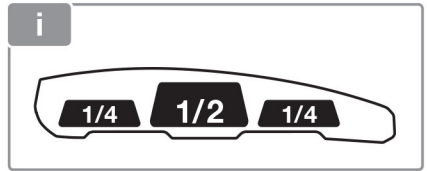

PACKLINE®

THE MOTHER OF ALL BOXES

Please read carefully the following user manual to ensure the best usage of the product!

	Length (cm)	Width (cm)	Height (cm)	Weight (kg)	Max speed * (km/h)
FX 210	210	90	28	27	150
FX 222	222	90	28	31	150
FX 222D	222	90	30	33	150
FX-S	222	90	29	29	150
FX-SUV	210	90	27	25	150
FX-Offroad	210	90	27	25	150
F 800 ABS	225	80	35	24	110
F Avantgarde	225	80	35	24	110
F Elegance	225	81	30	24	110
NX 195	195	77	38	19	130
NX 215	215	88	36	23	130
NX Premium	213	87	33	27	130

2x

2x

4c

7

8