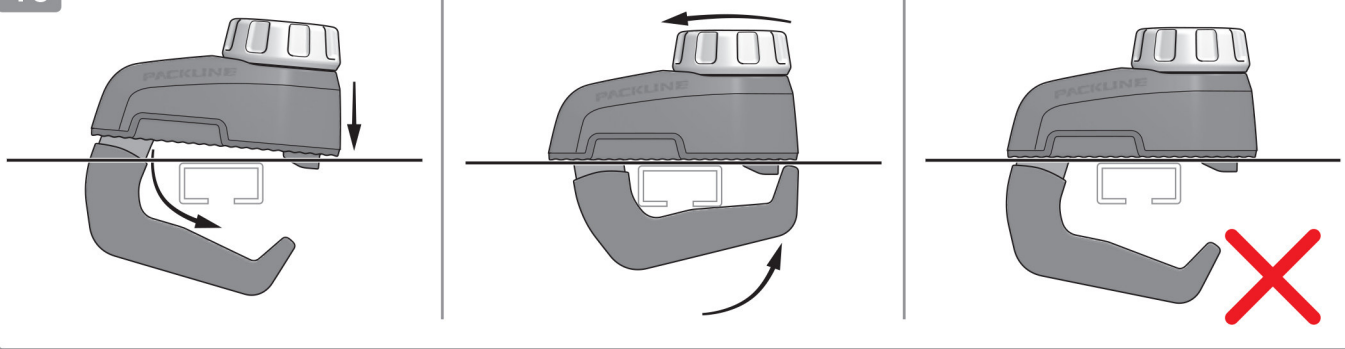

4a

i

iZi2Fit
Art.Nr 3007-54

4b

2x

2x

4c